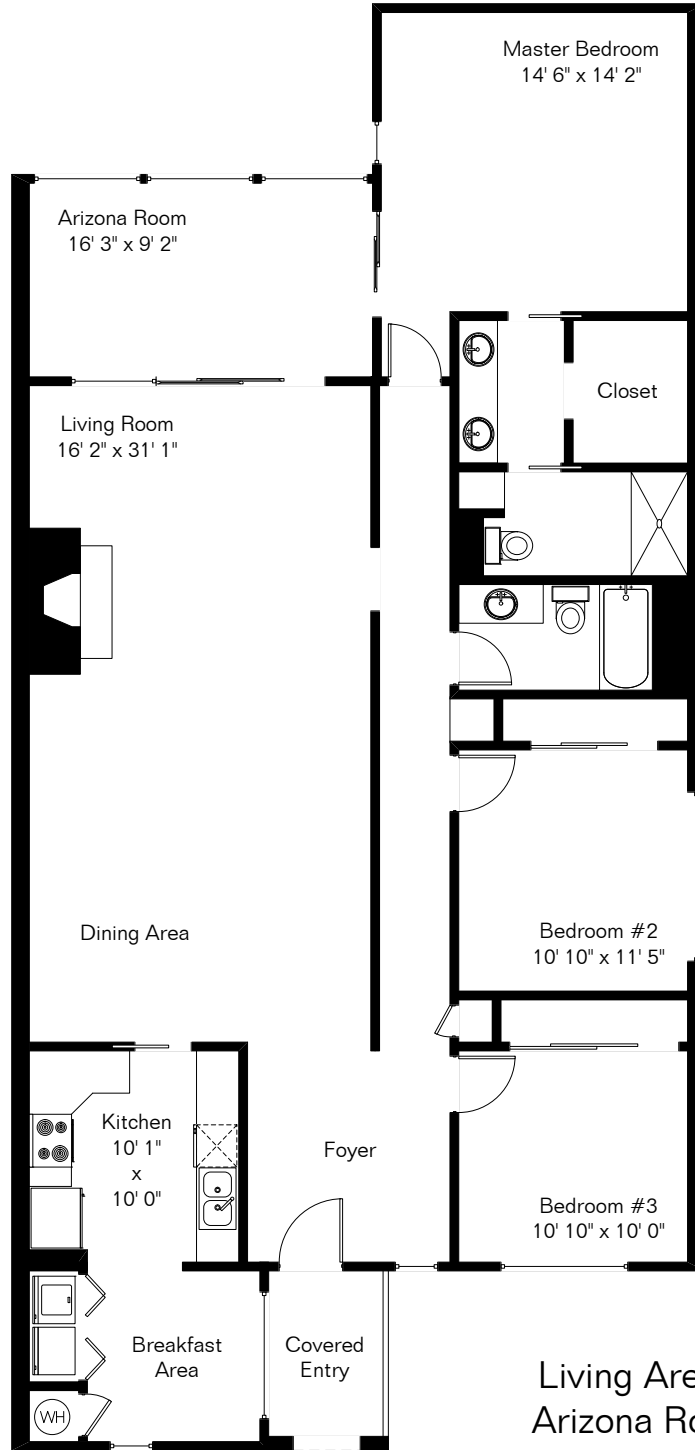

The square footages and room size information are deemed to be reliable but are not guaranteed and should be independently verified. This drawing is for marketing purposes only.

408 N Dodge Blvd

Living Area 1,755 Sq Ft
Arizona Room 160 Sq Ft

Site Visit November 2020

0 ft. 6 ft. 10 ft. 20 ft.

Copyright 2020 Floor Plans First! LLC
All Rights Reserved.

Floor Plans First!
See the Floor Plan First™
FloorPlansFirst.com
(520) 881-1500